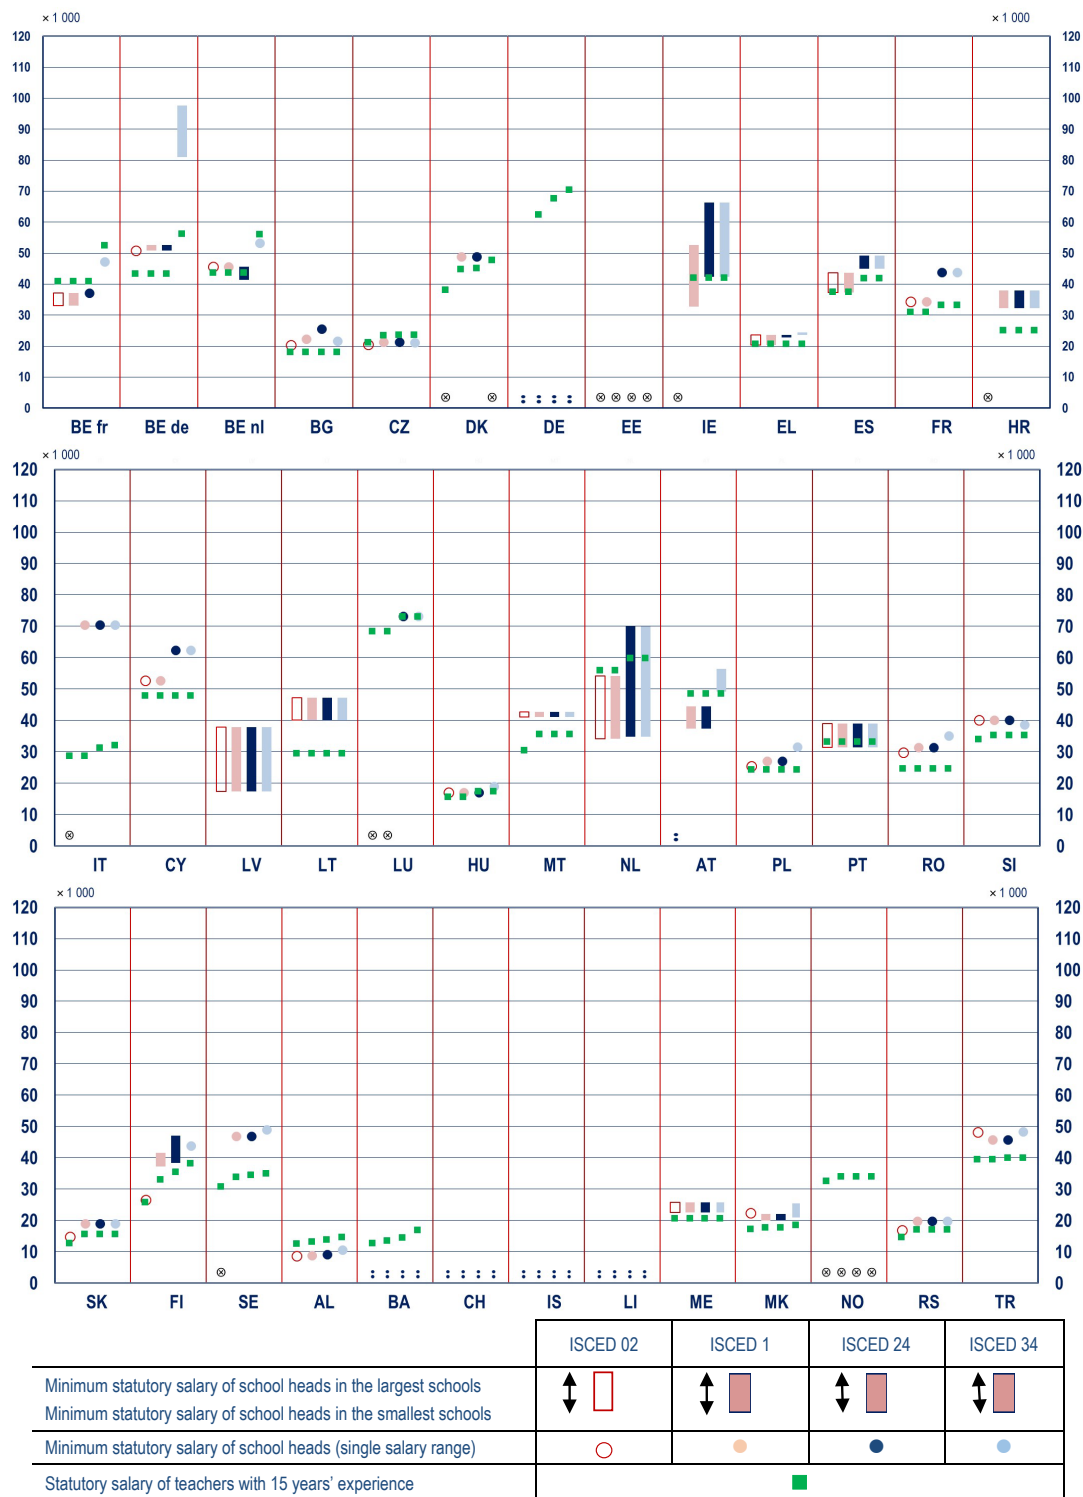

Figure 6: Annual gross statutory minimum salaries (in PPS) of school heads compared with salaries of teachers with 15 years' experience, with the minimum qualification, 2021/2022

Source: Eurydice.